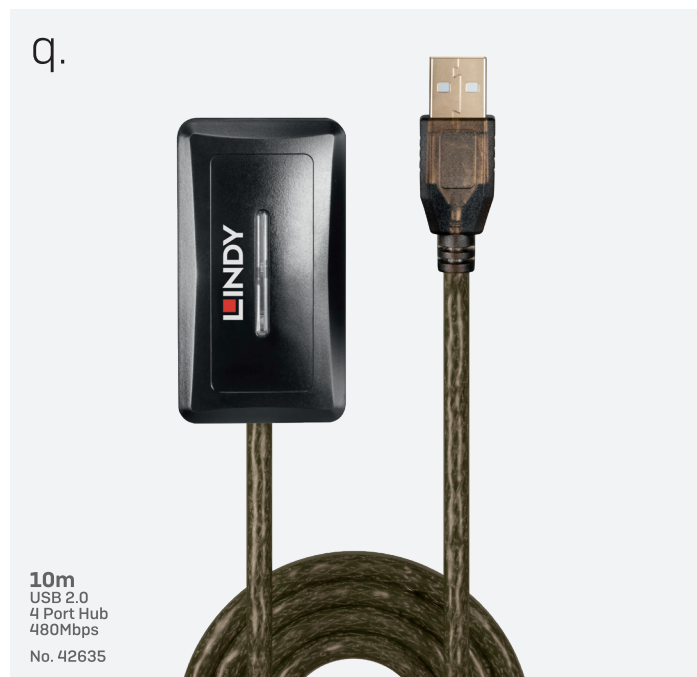

# USB 2.0 & USB 3.0 ACTIVE EXTENSION CABLES

Effortlessly extend between a PC and USB devices. Choose USB 2.0 variants for swift 480Mbps transfers or increase speed with USB 3.0 boasting a rapid 5Gbps. Each cable features USB Type A Male to Type A Female connectors.

## 5m USB 2.0 SLIM ACTIVE EXTENSION

- Chain up to 5 cables for a 25m reach
- Slim design eliminating the need for bulky plugs

Picture o. No. 42817

## 20m USB 2.0 ACTIVE EXTENSION

- Chain 2 cables for a 40m reach

Picture p. No. 42631

## 10m USB 2.0 ACTIVE EXTENSION 4 PORT HUB

- Built-in hub extends 4 USB 2.0 devices
- Chain 2 in series for a 20m reach
- USB 2.0 Type A Male to 4x Type A Female

Picture q. No. 42635